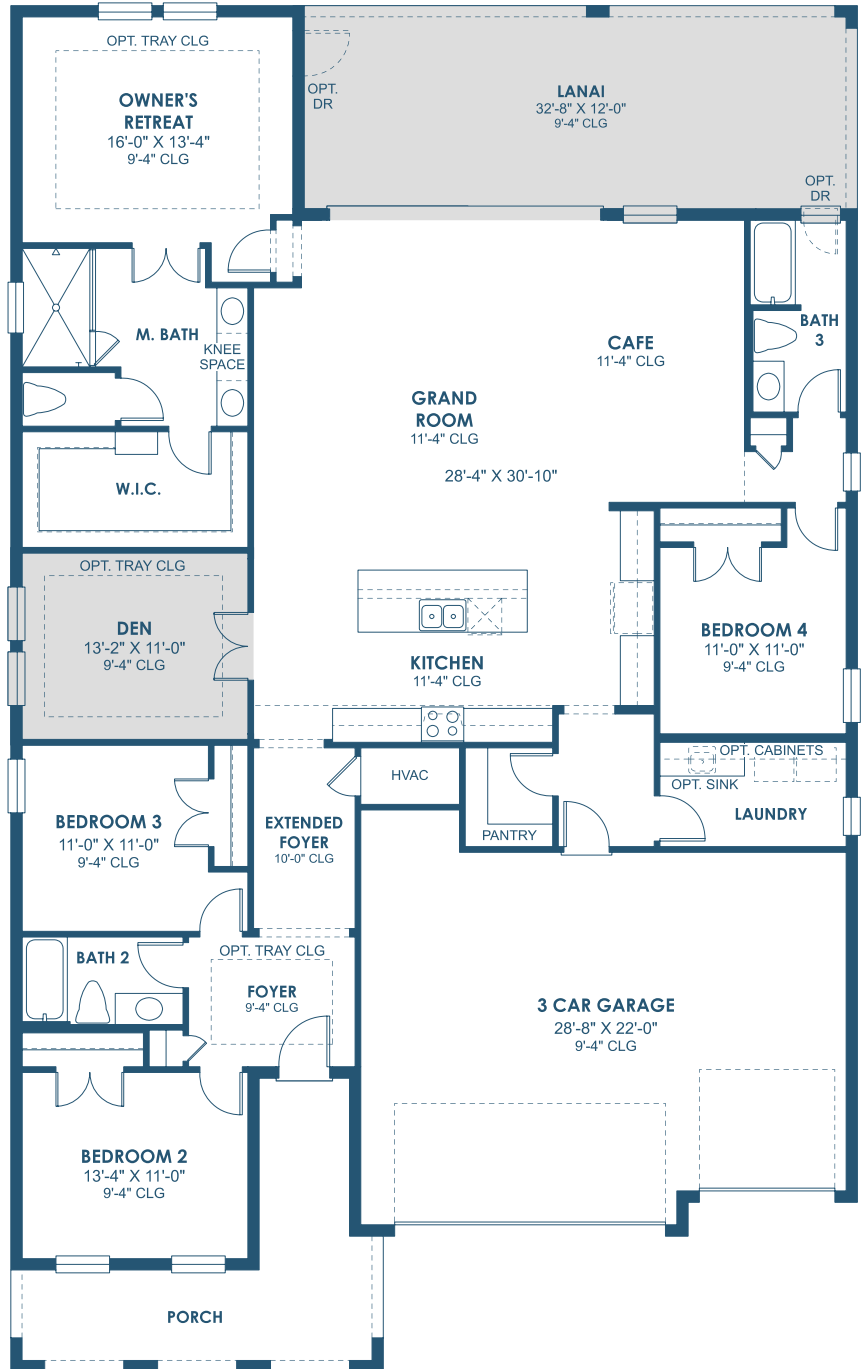

Hyde Park III at Caldera

Main Floor

4 Beds
 3 Full Baths
 3 Car Garage
 2,535 Sq. Ft.

Selected Options:

Extended Lanai
 16' SGD
 Den